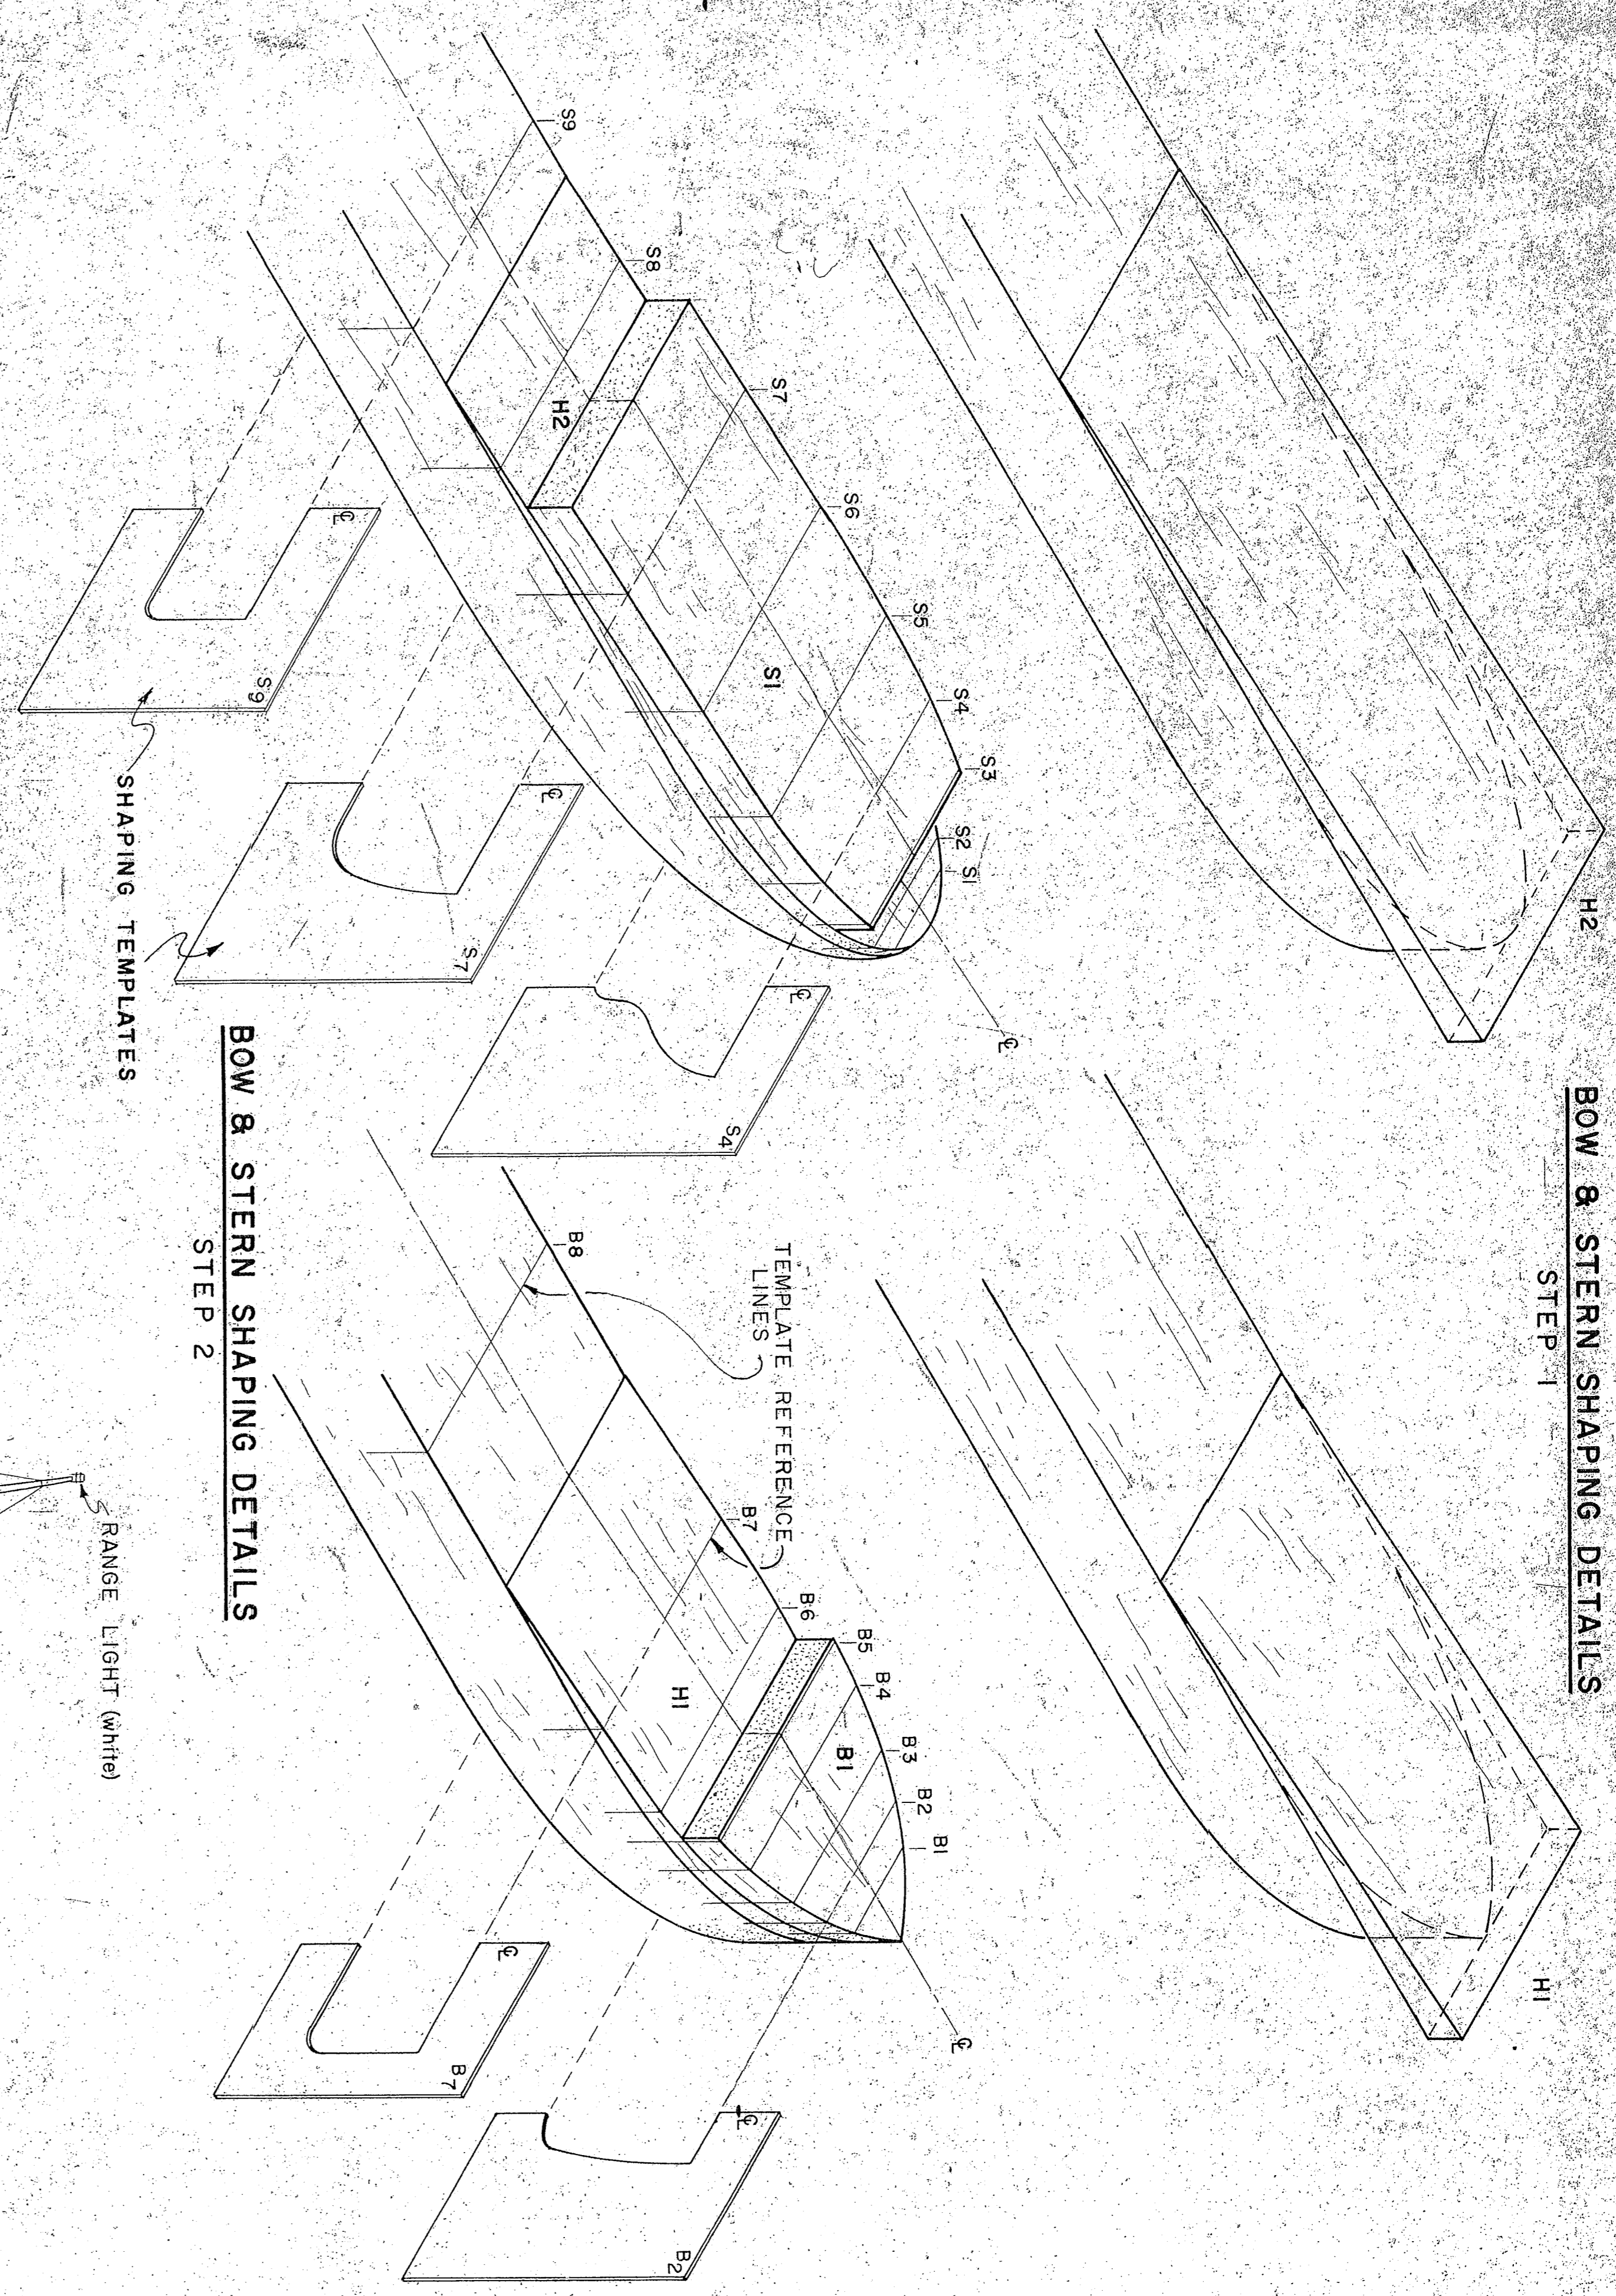

BOW & STERN SHAPING DETAILS

BOW & STERN SHAPING DETAILS

COLOR SCHEME

- PAINT SCHEME: HULL, SPAR DECK, RAILINGS, ANCHORS, RIGGING, MASTS, CABIN DECK, HATCHES, HATCH COAMINGS, LIFE RAFTS, LULL ABOVE SPAR DECK, CABIN'S HATCH CRANE
- BROWN: AFTER DECKHOUSE, ROOF & EQUIPMENT
- BLACK: CABIN DECKS, PILOT HOUSE ROOF
- SILVER: MASTS, CABIN RAILINGS, WINCHES, NAMES
- STACK COLORS - BROWN WITH YELLOW BAND, RED STAR, WHITE 'C'
- USE FLAT OR SEMI-GLOSS PAINTS

AFTER CABIN ASSEMBLY DETAILS

FORWARD CABIN ASSEMBLY DETAILS

HANDRAIL CONSTRUCTION

OUTBOARD SECTIONS

OUTBOARD PROFILE

SCALE: 1/16" INCH = ONE FOOT

GREAT LAKES ORE CARRIER
S. S. EDMUND FITZGERALD
by CARR HOBBIES