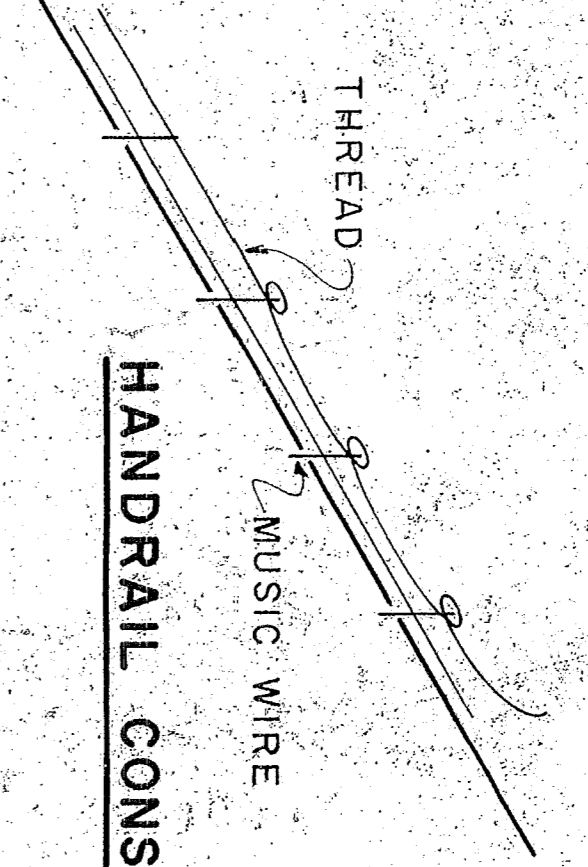

BOW & STERN SHAPING DETAILS

BOW & STERN SHAPING DETAILS

COLOR SCHEME

- PAINT SCHEME: HULL, SPAR DECK, RAILINGS, ANCHORS, RIGGING, MASTS, CABIN DECK, HATCHES, HATCH COAMINGS, LIFE RAFTS, LULL ABOVE SPAR DECK, CABIN'S HATCH CRANE
- BROWN: AFTER DECKHOUSE, ROOF & EQUIPMENT
- BLACK: CABIN DECKS, PILOT HOUSE ROOF
- SILVER: MASTS, CABIN RAILINGS, WINCHES, NAMES
- STACK COLORS - BROWN WITH YELLOW BAND, RED STAR, WHITE 'C'
- USE FLAT OR SEMI-GLOSS PAINTS

AFTER CABIN ASSEMBLY DETAILS

FORWARD CABIN ASSEMBLY DETAILS

HANDRAIL CONSTRUCTION

OUTBOARD SECTIONS

OUTBOARD PROFILE

SCALE: 1/16" INCH = ONE FOOT

GREAT LAKES ORE CARRIER
S. S. EDMUND FITZGERALD
by CARR HOBBIES