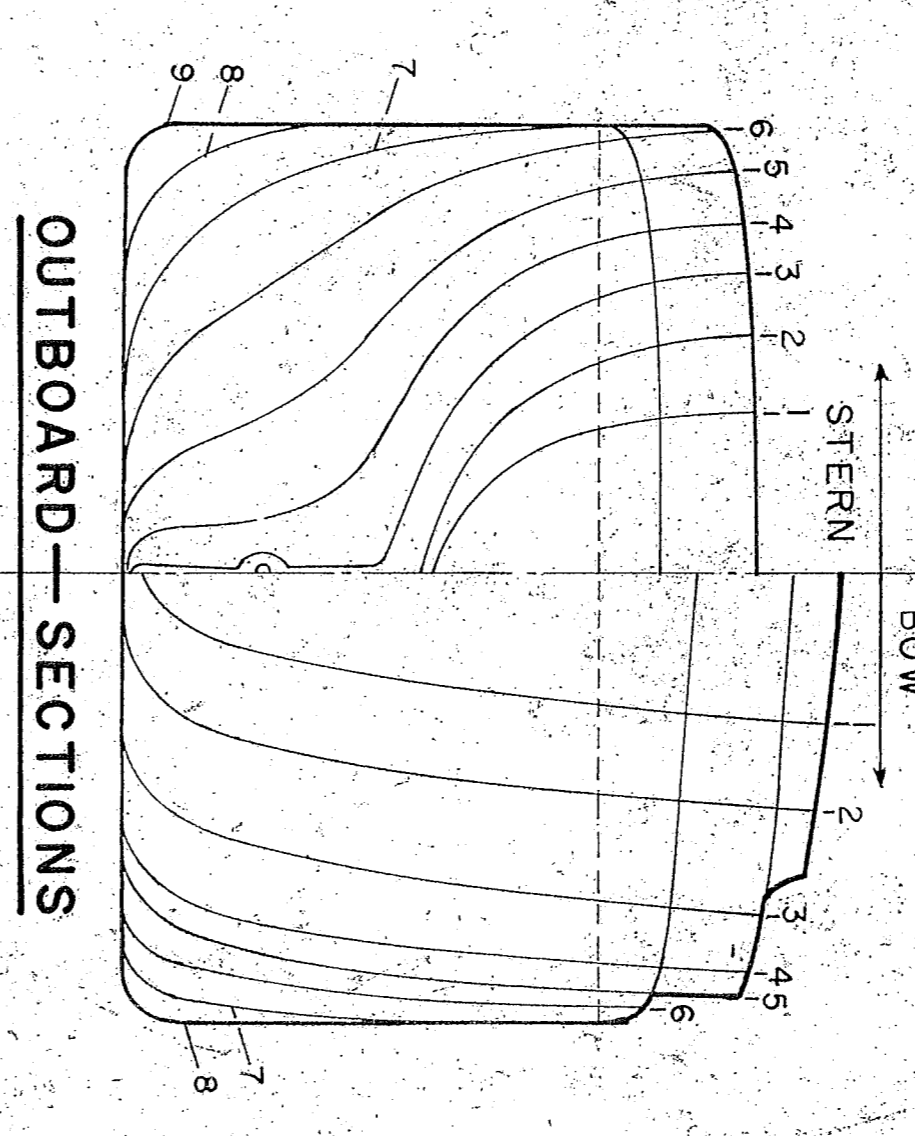

BOW & STERN SHAPING DETAILS

BOW & STERN SHAPING DETAILS

COLOR SCHEME

- PAINT SCHEME: HULL, SPAR DECK, RAILINGS, ANCHORS, RIGGING, MASTS, CABIN DECK, HATCHES, HATCH COAMINGS, LIFE RAFTS, LULL ABOVE SPAR DECK, CABIN'S HATCH CRANE
- BROWN: AFTER DECKHOUSE, ROOF & EQUIPMENT
- BLACK: CABIN DECKS, PILOT HOUSE ROOF
- SILVER: MASTS, CABIN RAILINGS, WINCHES, NAMES
- STACK COLORS - BROWN WITH YELLOW BAND, RED STAR, WHITE 'C'
- USE FLAT OR SEMI-GLOSS PAINTS

AFTER CABIN ASSEMBLY DETAILS

FORWARD CABIN ASSEMBLY DETAILS

HANDRAIL CONSTRUCTION

OUTBOARD SECTIONS

OUTBOARD PROFILE

SCALE: 1/16" INCH = ONE FOOT

GREAT LAKES ORE CARRIER
S. S. EDMUND FITZGERALD
by CARR HOBBIES