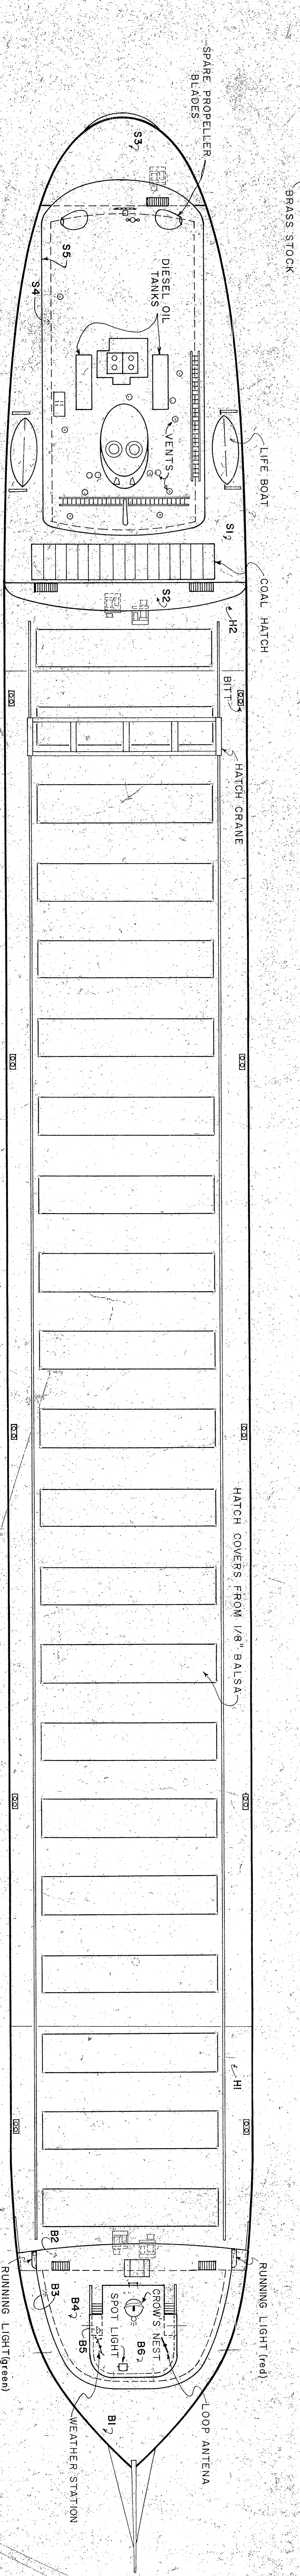

BOW & STERN SHAPING DETAILS

BOW & STERN SHAPING DETAILS

COLOR SCHEME

- PAINT SCHEME: HULL, SPAR DECK, RAILINGS, ANCHORS, RIGGING, MASTS, CABIN DECK, HATCHES, HATCH COAMINGS, LIFE RAFTS, LULL ABOVE SPAR DECK, CABIN'S HATCH CRANE
- BROWN: AFTER DECKHOUSE, ROOF & EQUIPMENT
- BLACK: CABIN DECKS, PILOT HOUSE ROOF
- SILVER: MASTS, CABIN RAILINGS, WINCHES, NAMES
- STACK COLORS - BROWN WITH YELLOW BAND, RED STAR, WHITE 'C'
- USE FLAT OR SEMI-GLOSS PAINTS

AFTER CABIN ASSEMBLY DETAILS

FORWARD CABIN ASSEMBLY DETAILS

HANDRAIL CONSTRUCTION

OUTBOARD SECTIONS

OUTBOARD PROFILE

SCALE: 1/16" INCH = ONE FOOT

GREAT LAKES ORE CARRIER
S. S. EDMUND FITZGERALD
by CARR HOBBIES