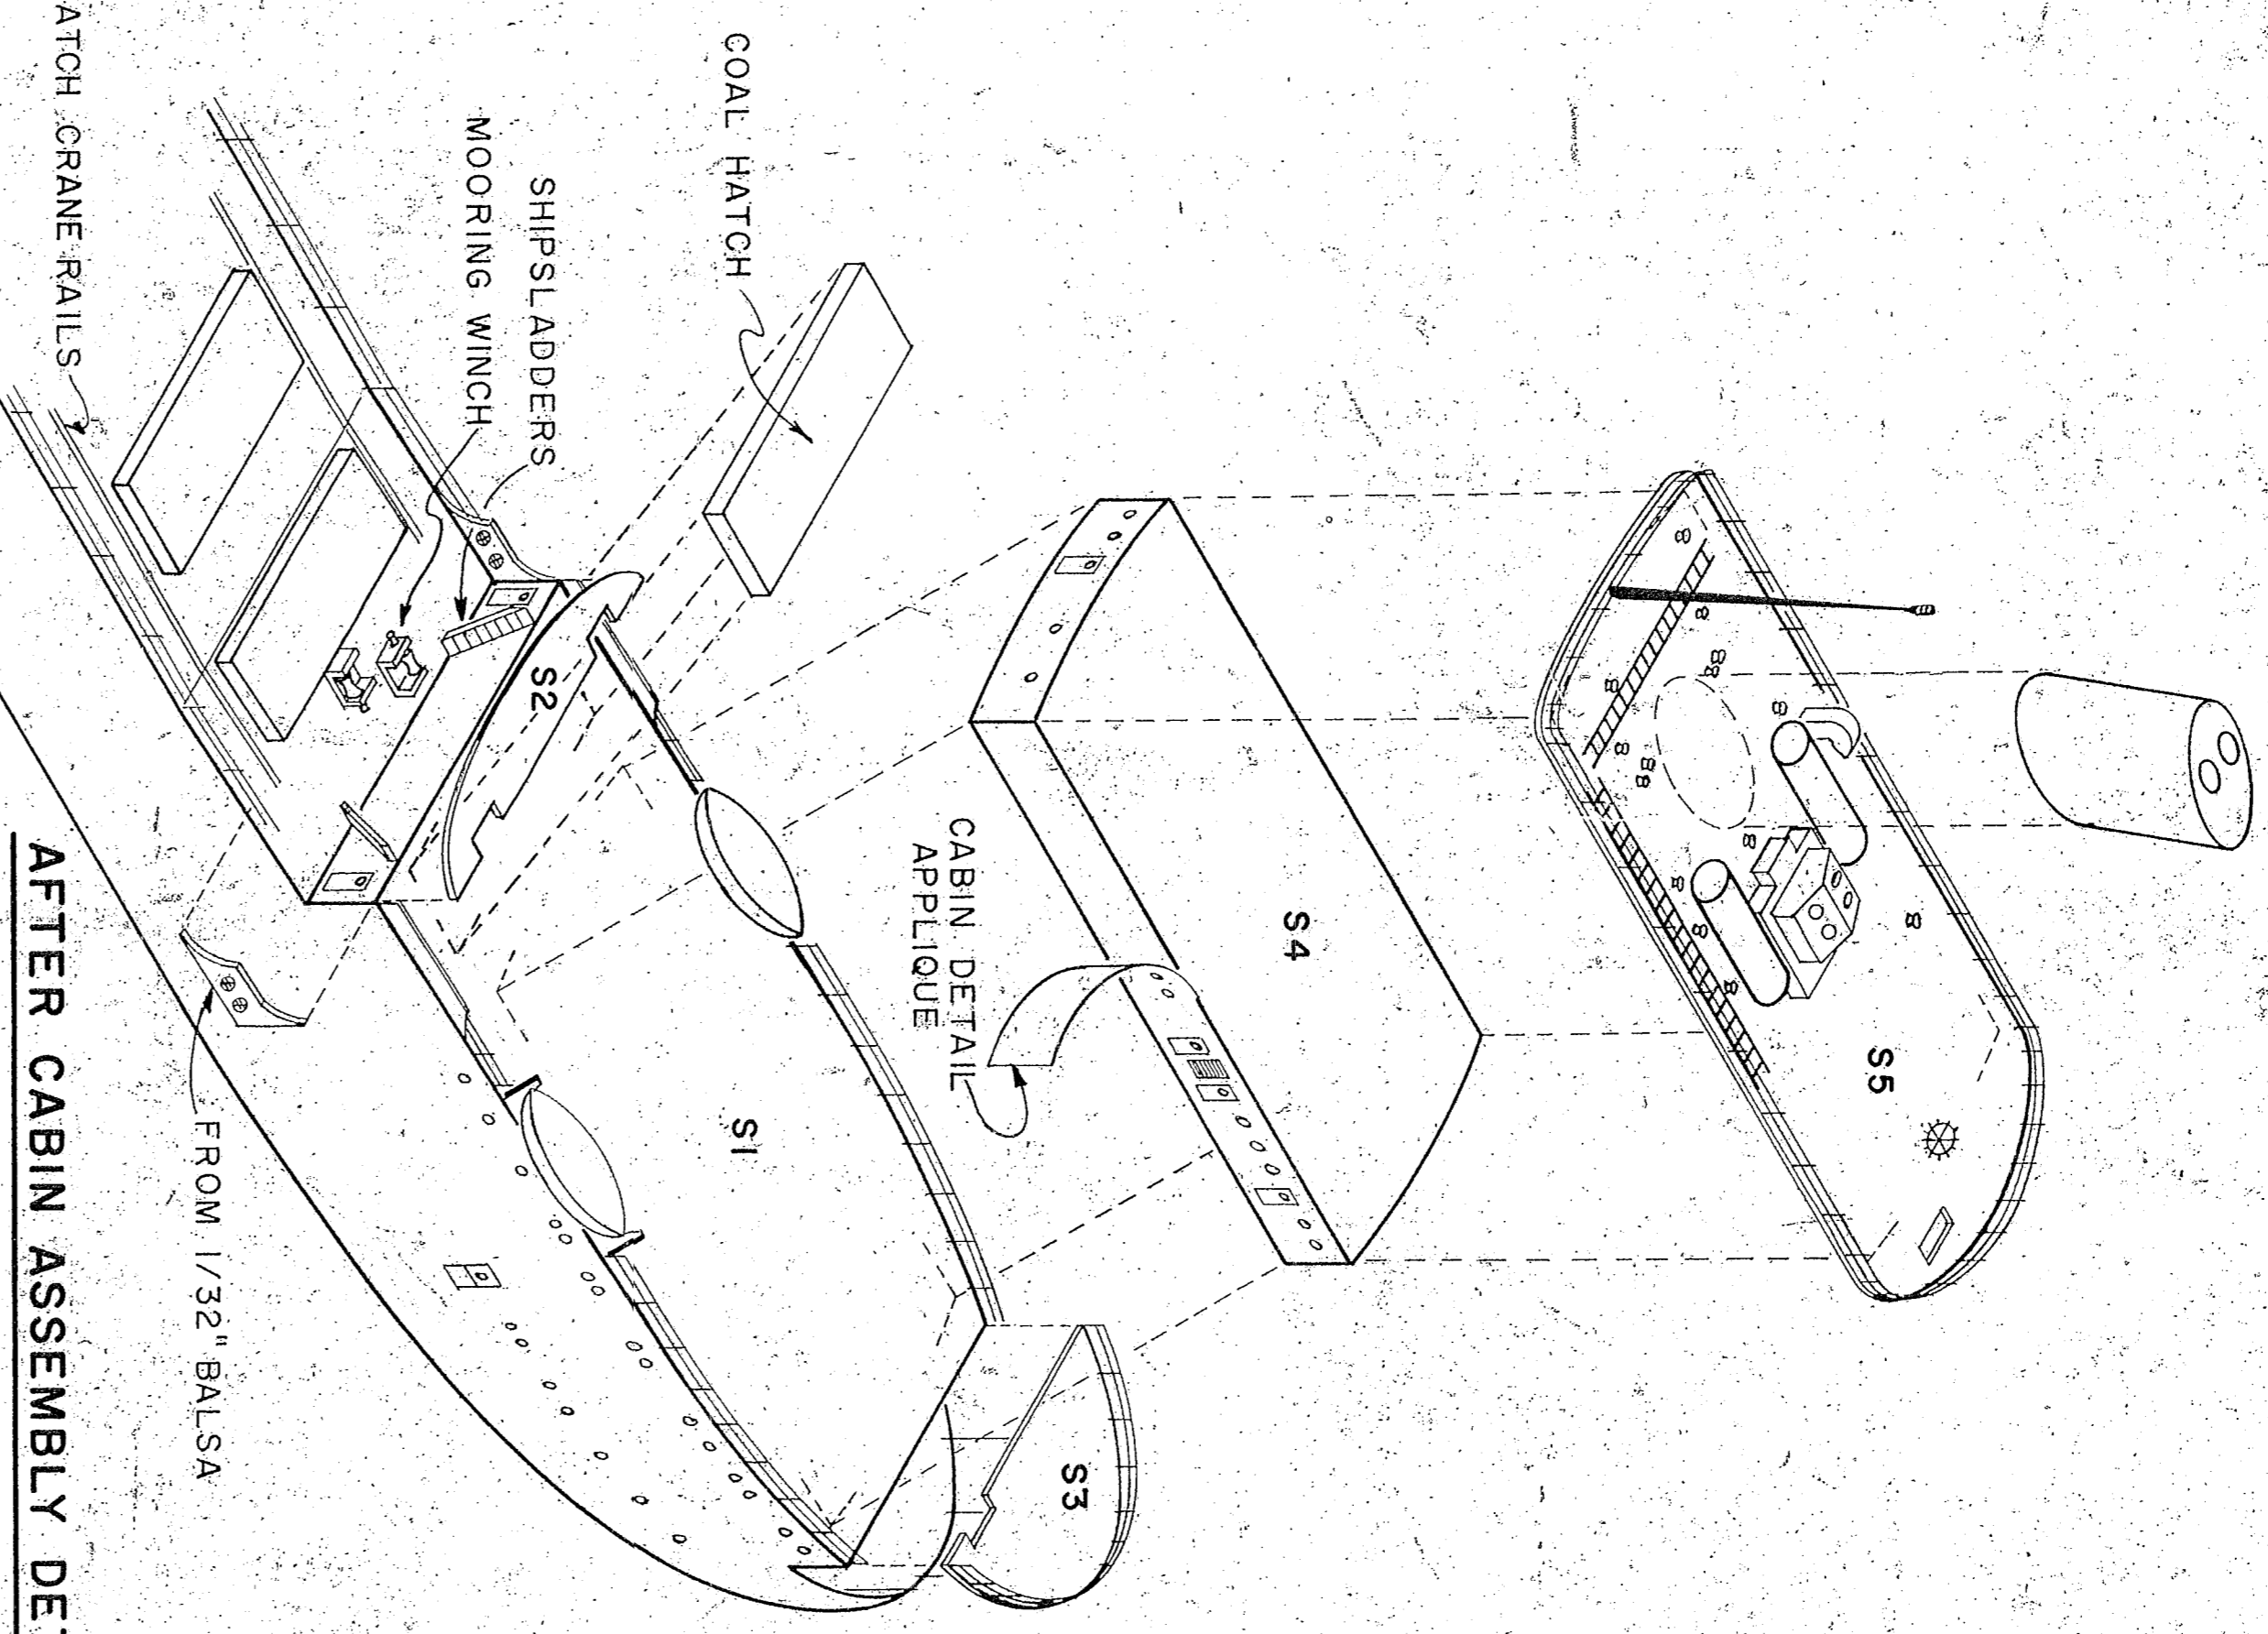

BOW & STERN SHAPING DETAILS

BOW & STERN SHAPING DETAILS

COLOR SCHEME

- PAINT SCHEME: HULL, SPAR DECK, RAILINGS, ANCHORS, RIGGING, MASTS, CABIN DECK, HATCHES, HATCH COAMINGS, LIFE RAFTS, LULL ABOVE SPAR DECK, CABIN'S HATCH CRANE
- BROWN: AFTER DECKHOUSE, ROOF & EQUIPMENT
- BLACK: CABIN DECKS, PILOT HOUSE ROOF
- SILVER: MASTS, CABIN RAILINGS, WINCHES, NAMES
- STACK COLORS - BROWN WITH YELLOW BAND, RED STAR, WHITE 'C'
- USE FLAT OR SEMI-GLOSS PAINTS

AFTER CABIN ASSEMBLY DETAILS

FORWARD CABIN ASSEMBLY DETAILS

HANDRAIL CONSTRUCTION

OUTBOARD SECTIONS

OUTBOARD PROFILE

SCALE: 1/16" INCH = ONE FOOT

GREAT LAKES ORE CARRIER
S. S. EDMUND FITZGERALD
by CARR HOBBIES