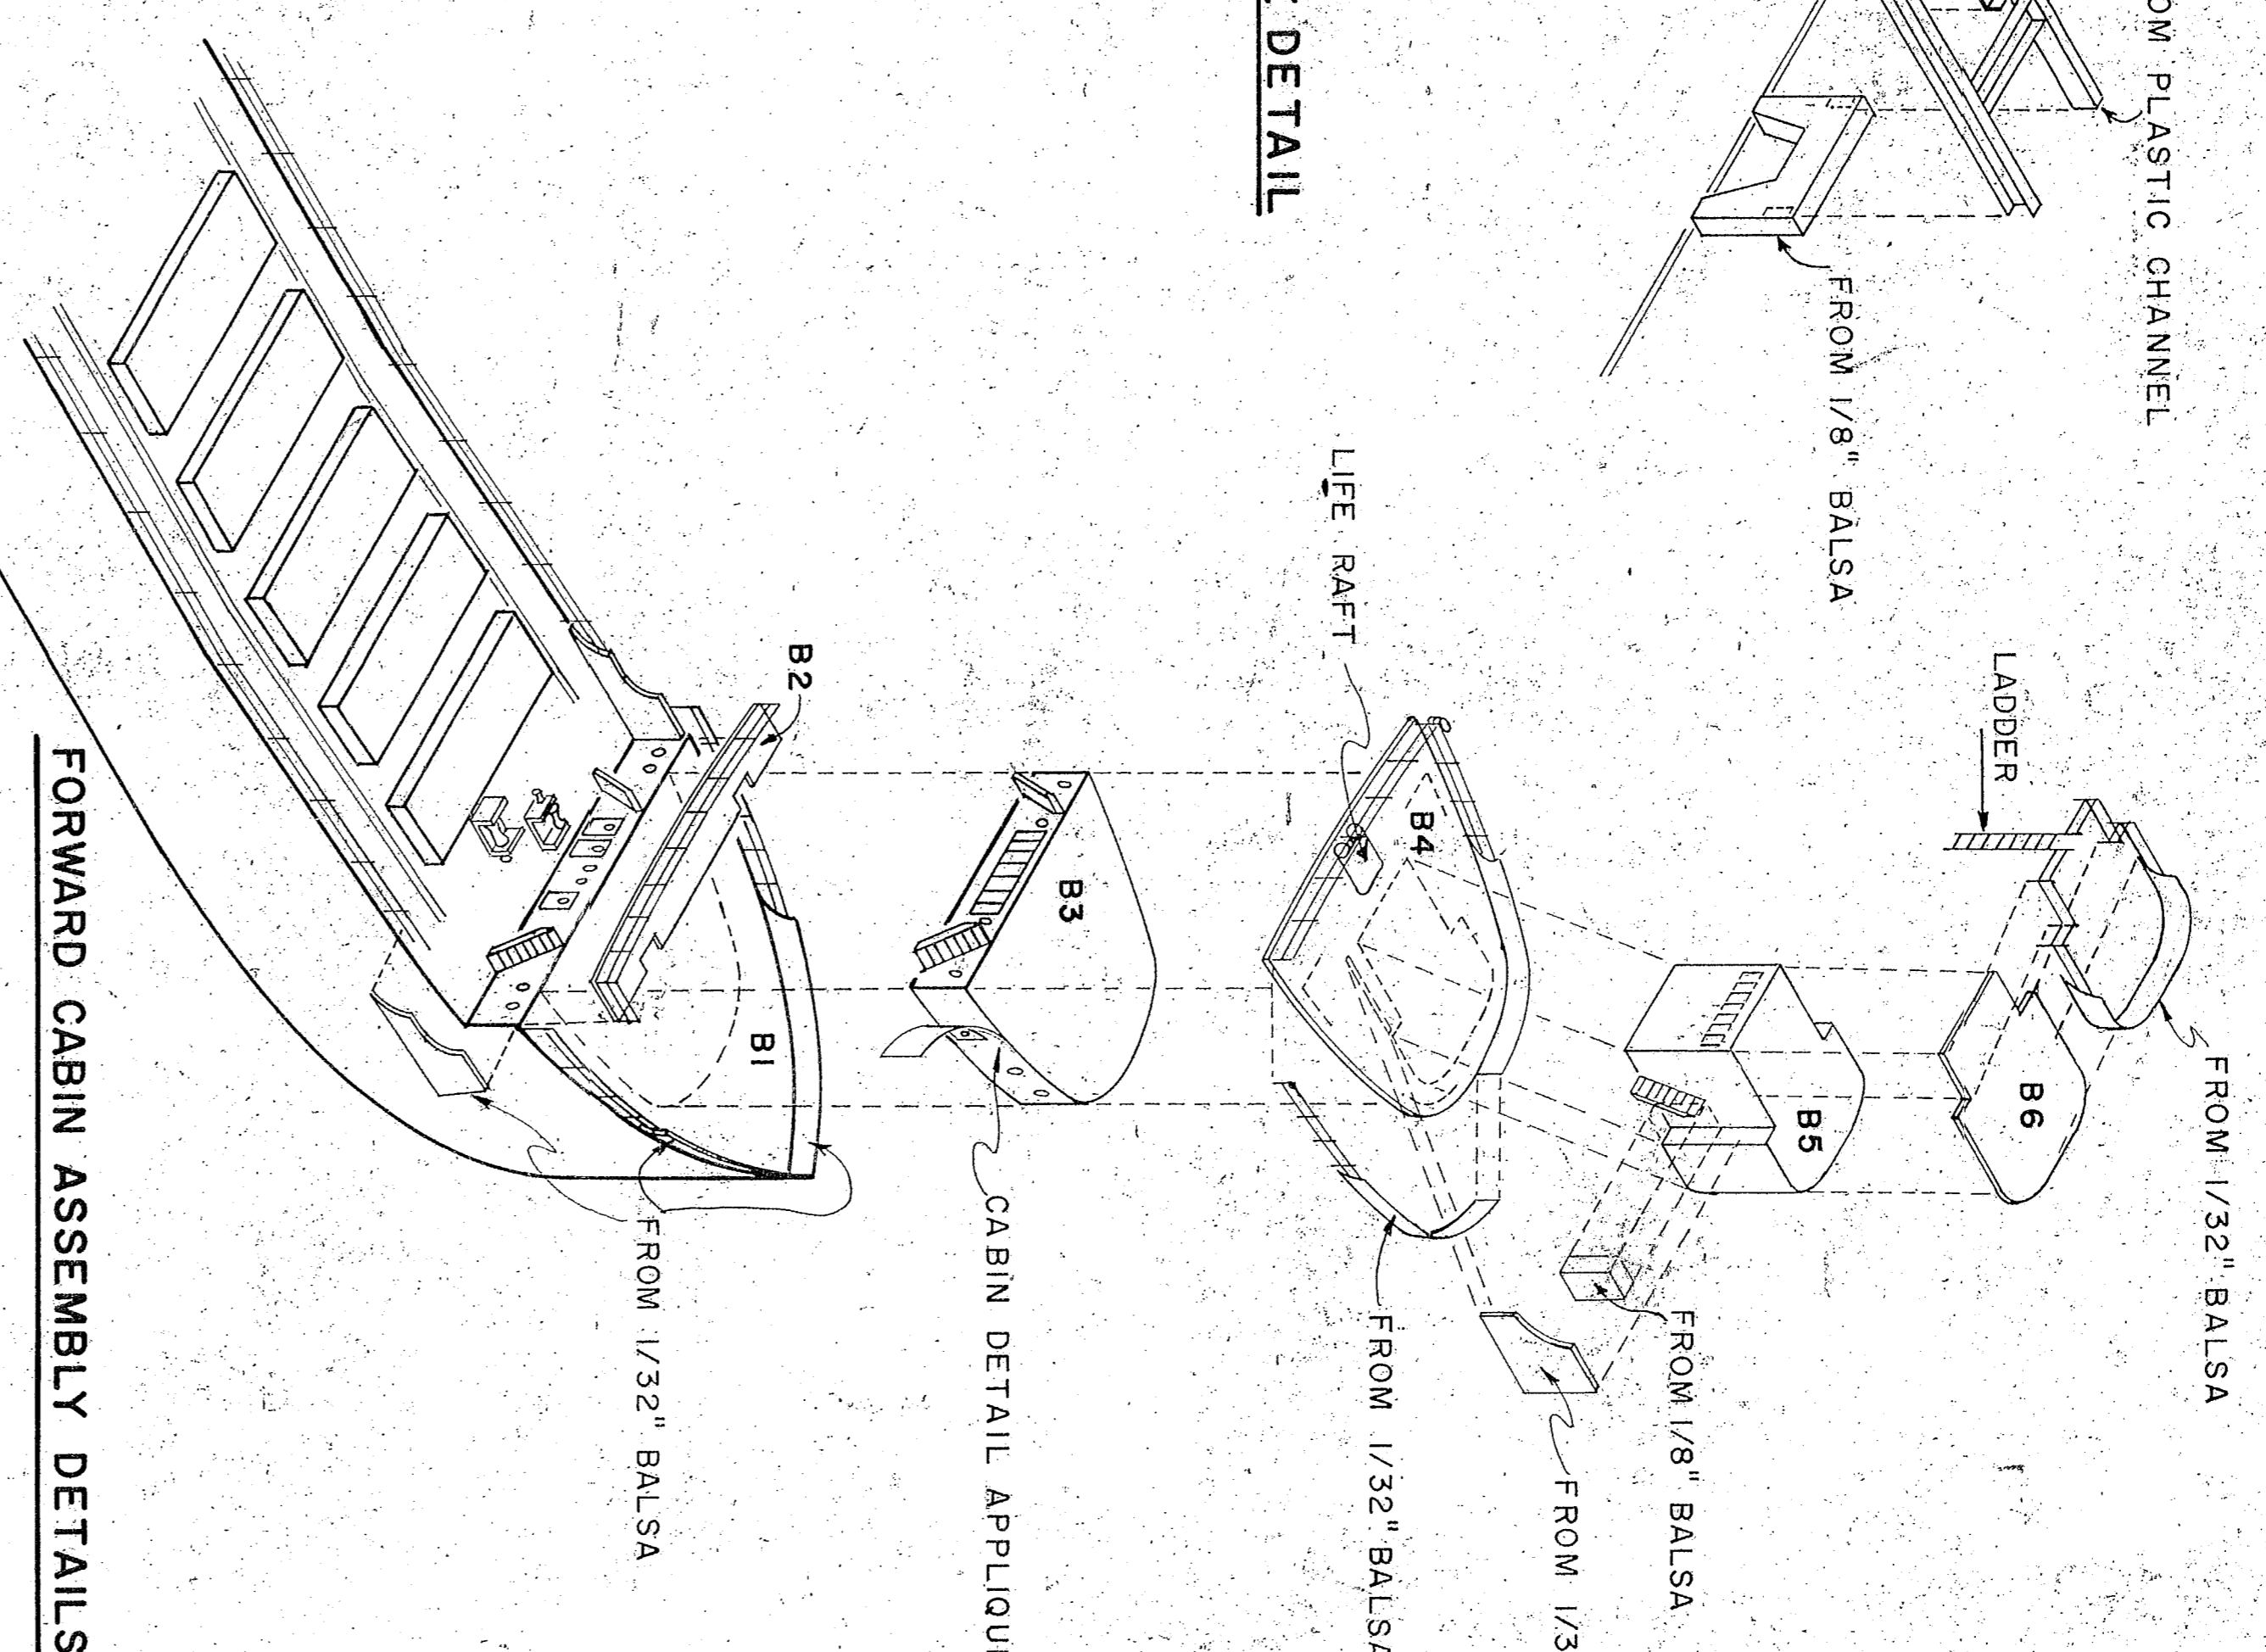

BOW & STERN SHAPING DETAILS

BOW & STERN SHAPING DETAILS

COLOR SCHEME

- PAINT SCHEME: HULL, SPAR DECK, RAILINGS, ANCHORS, RIGGING, MASTS, CABIN DECK, HATCHES, HATCH COAMINGS, LIFE RAFTS, LULL ABOVE SPAR DECK, CABIN'S HATCH CRANE
- BROWN: AFTER DECKHOUSE, ROOF & EQUIPMENT
- BLACK: CABIN DECKS, PILOT HOUSE ROOF
- SILVER: MASTS, CABIN RAILINGS, WINCHES, NAMES
- STACK COLORS - BROWN WITH YELLOW BAND, RED STAR, WHITE 'C'
- USE FLAT OR SEMI-GLOSS PAINTS

AFTER CABIN ASSEMBLY DETAILS

FORWARD CABIN ASSEMBLY DETAILS

HANDRAIL CONSTRUCTION

OUTBOARD SECTIONS

OUTBOARD PROFILE

SCALE: 1/16" INCH = ONE FOOT

GREAT LAKES ORE CARRIER
S. S. EDMUND FITZGERALD
by CARR HOBBIES