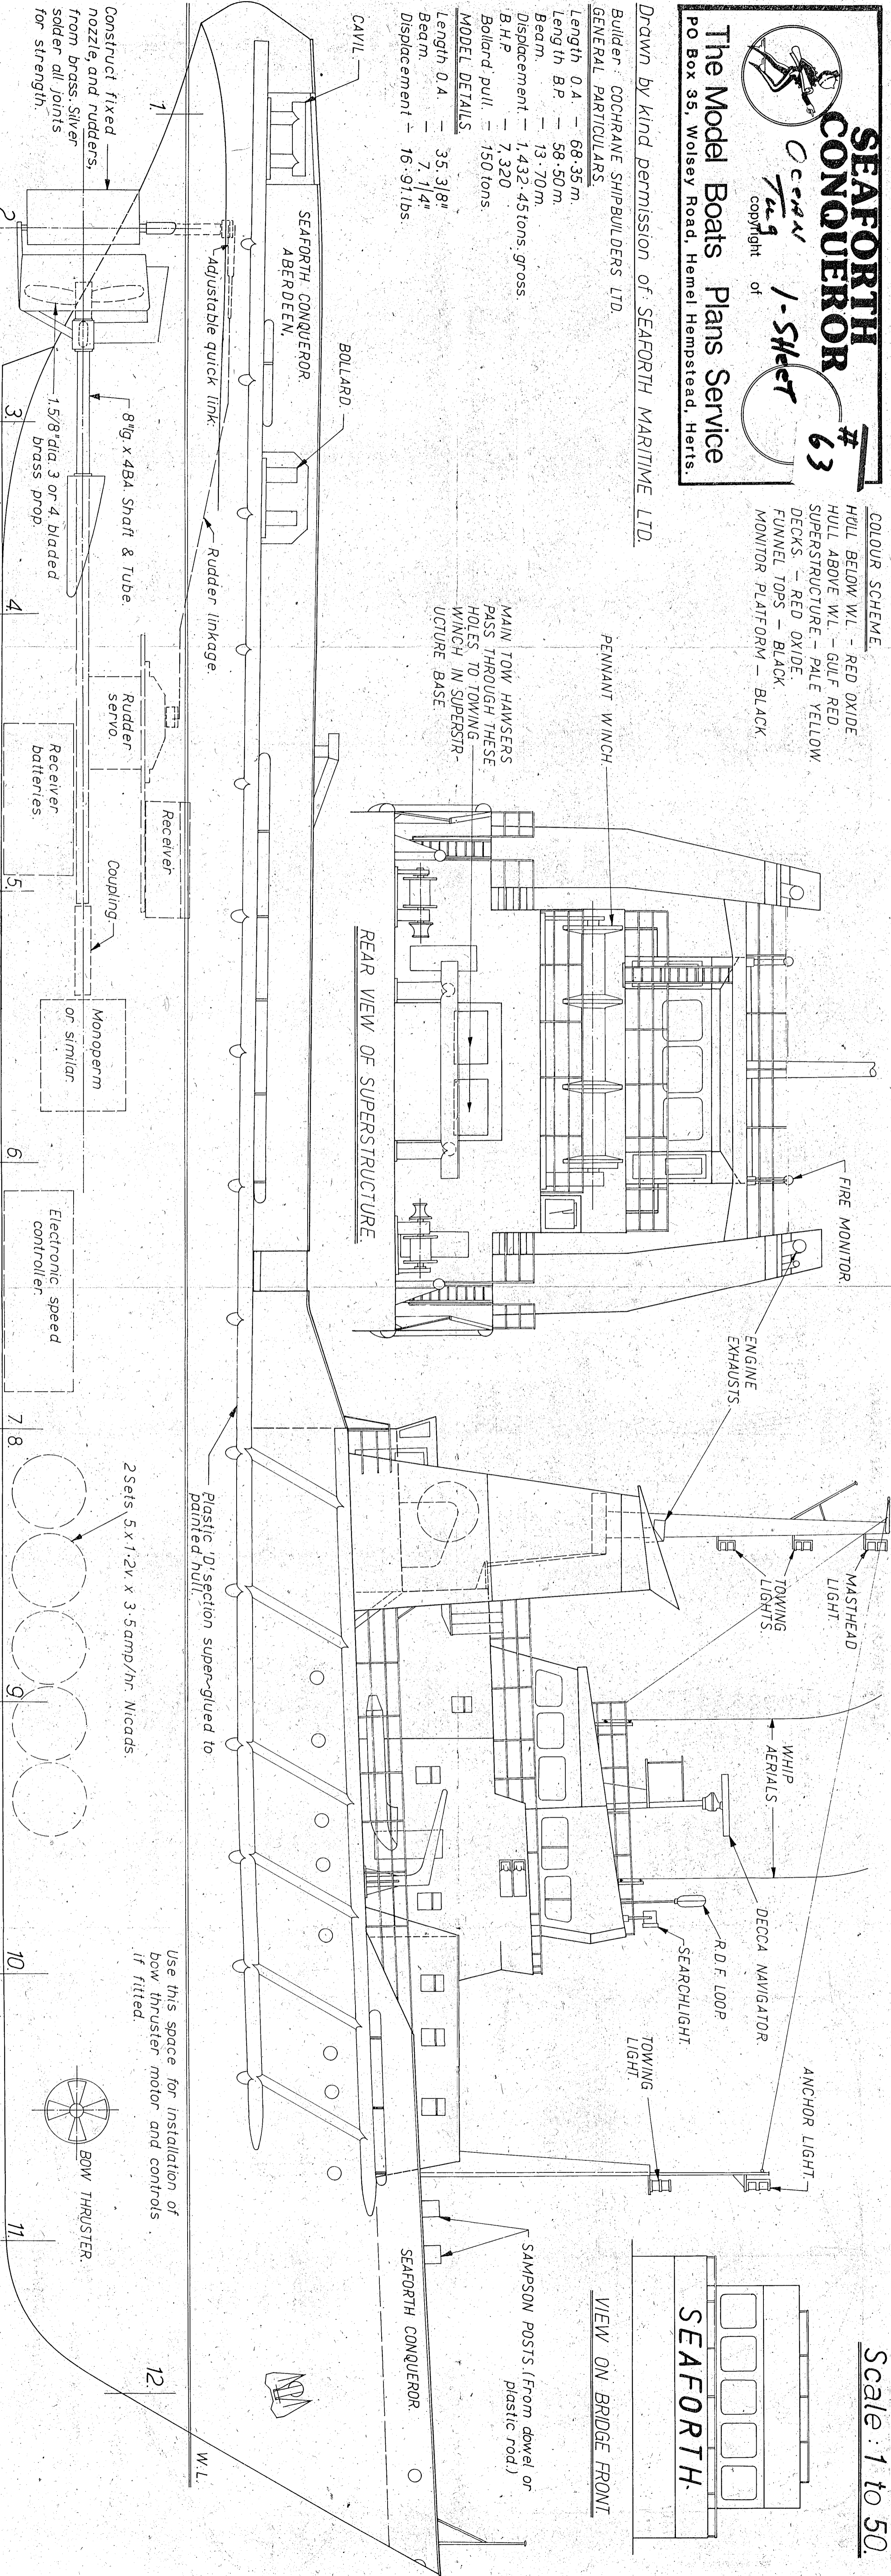

Length O.A. — 68.35 m.

Length B.P. — 58.50 m.

Beam — 13.70 m.

Displacement — 1,432.45 tons, gross.

B.H.P. — 7,320

Bollard pull — 150 tons.

### MODEL DETAILS

Length O.A. — 35.3/8"

Beam — 7.1/4"

Displacement — 16.91 lbs.

### COLOUR SCHEME

- HULL BELOW WL — RED OXIDE
- HULL ABOVE WL — GULF RED.
- SUPERSTRUCTURE — PALE YELLOW.
- DECKS — RED OXIDE.
- FUNNEL TOPS — BLACK.
- MONITOR PLATFORM — BLACK.

Scale: 1 to 50.