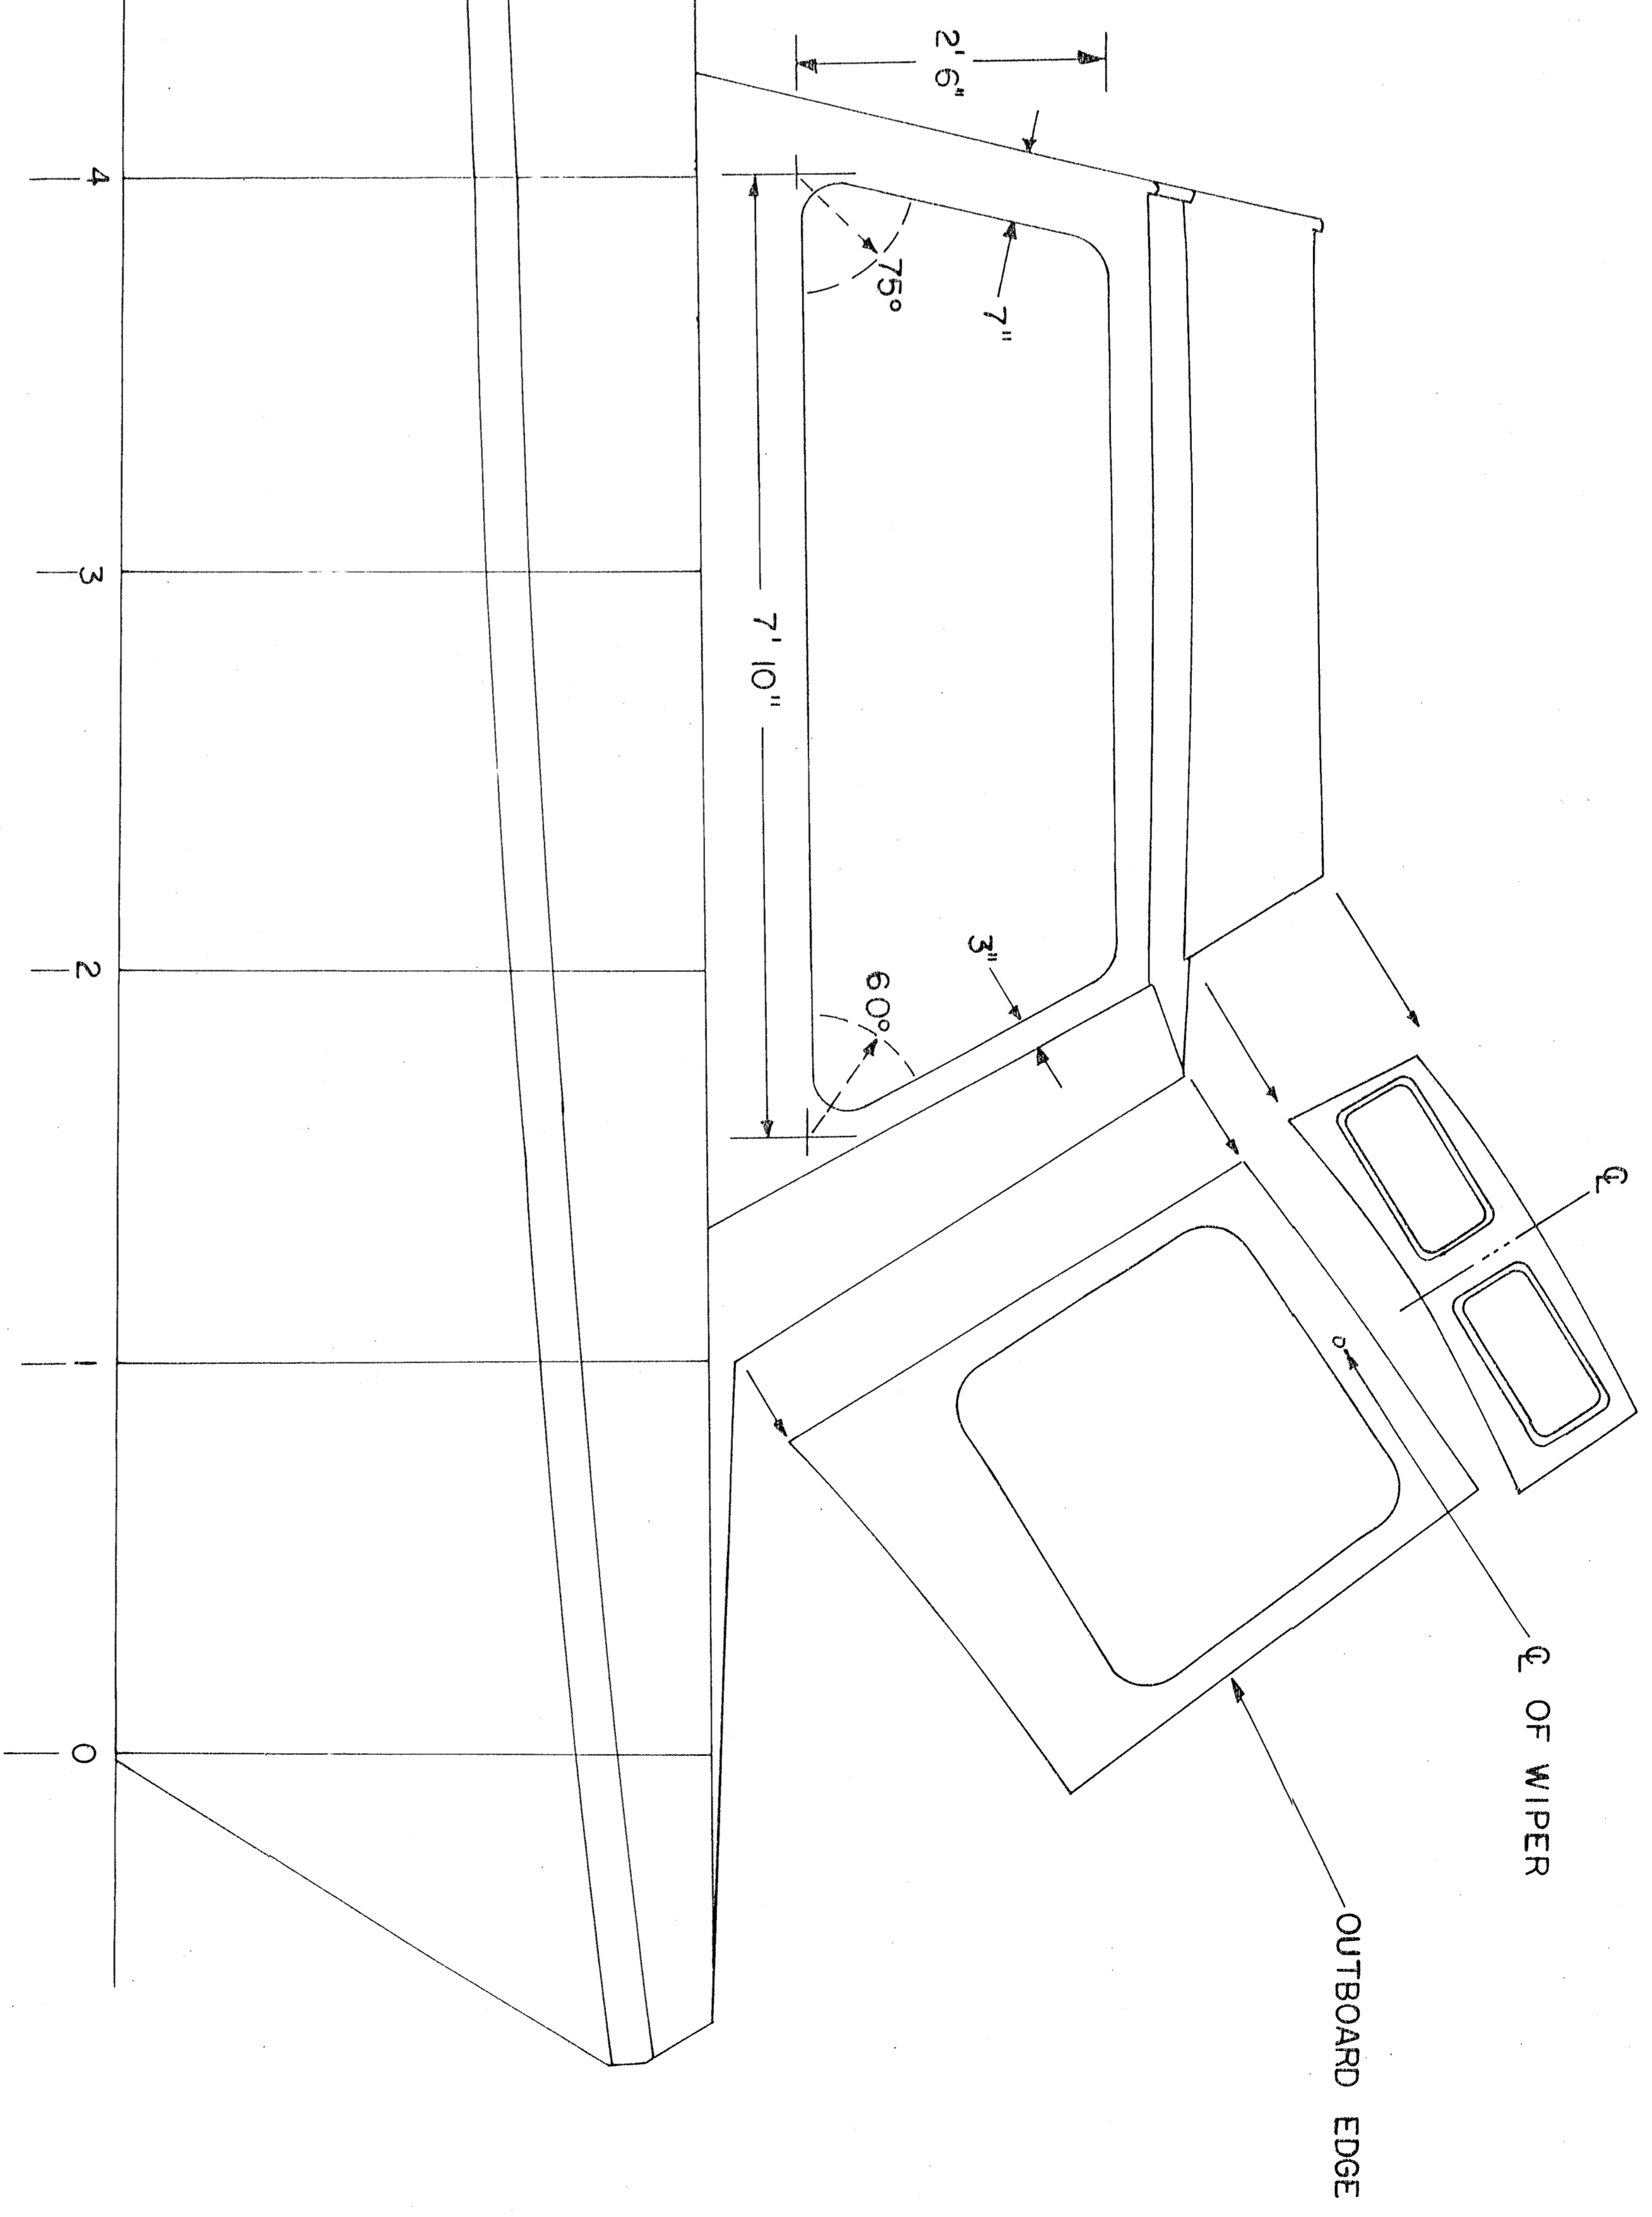

CABIN TEMPLATES - CONSTRUCTION
MEASUREMENTS ARE FULL SCALE
 SEE SHEET 1 FOR ADDITIONAL PARTS INFORMATION

RADIO CONTROL BOAT MODELER
 USCG 32' PWB 32344 (1984)
 DESIGNED BY VICTOR M. BACA
 DRAWN BY VICTOR M. BACA
 INKED PLANS BY JOE DEMARCO
 SHEET 3 OF 3
 FSBP 03991