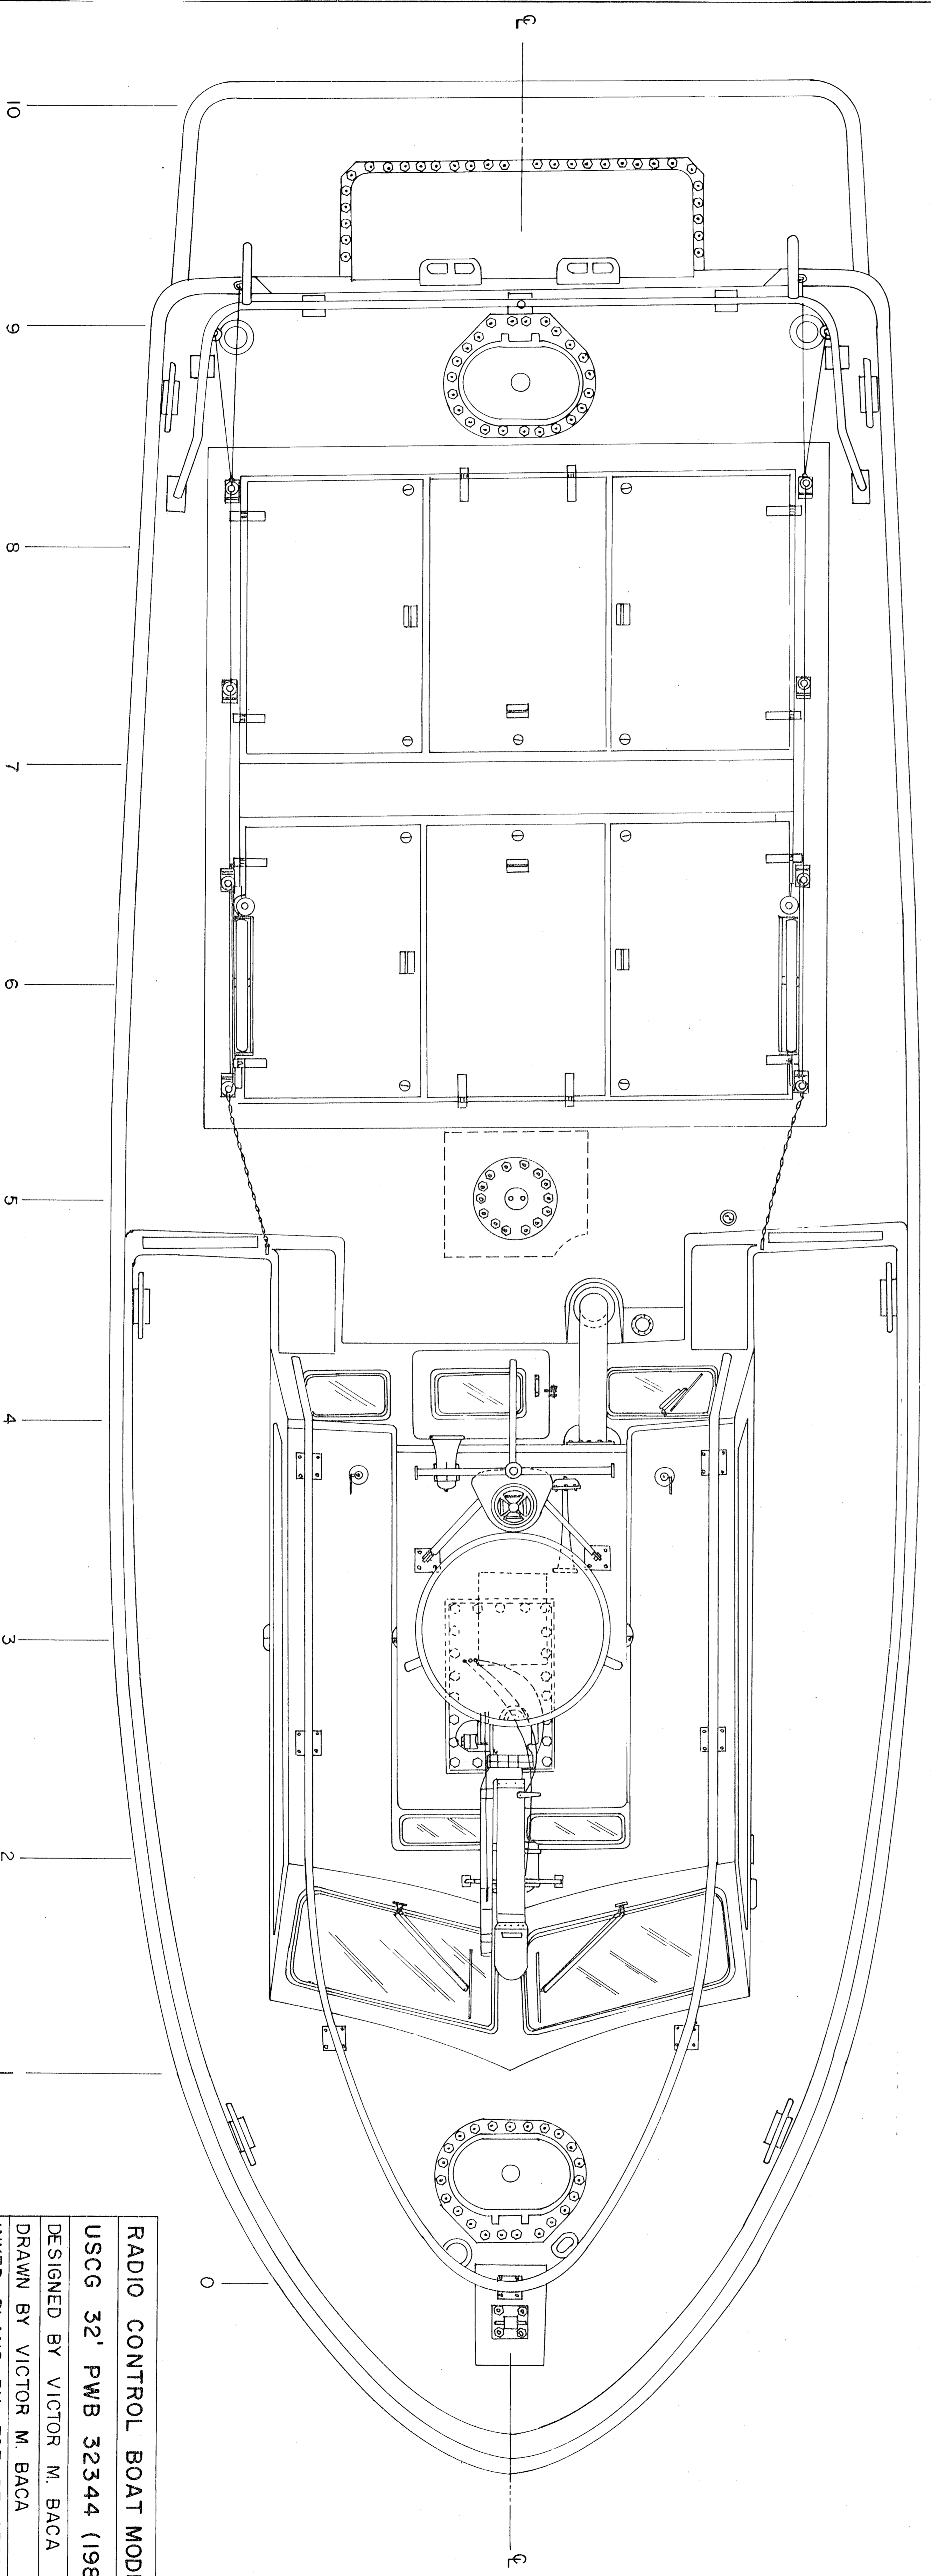

CABIN TEMPLATES - CONSTRUCTION
MEASUREMENTS ARE FULL SCALE
 SEE SHEET 1 FOR ADDITIONAL PARTS INFORMATION

RADIO CONTROL BOAT MODELER
 USCG 32' PWB 32344 (1984)
 DESIGNED BY VICTOR M. BACA
 DRAWN BY VICTOR M. BACA
 INKED PLANS BY JOE DEMARCO
 SHEET 3 OF 3
 FSBP 03991